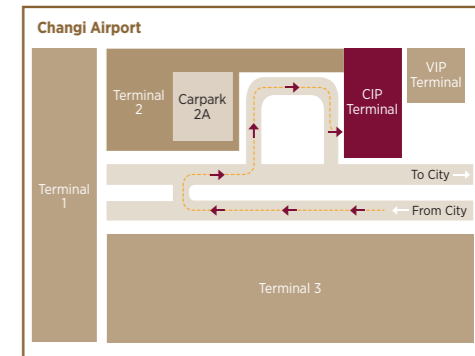

Please contact the JetQuay Team:

+65 6262 2220
reservations@jetquay.com.sg
sales@jetquay.com.sg